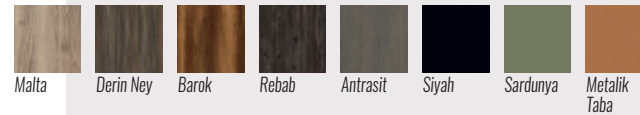

1055-23-03

1055-23-08

1055-23-02

1055-23-06

1055-23-10

Ahşap Yüzey Renkleri Surface Colors

Malta

Derin Ney