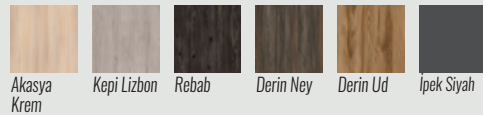

Towill work has been designed with the sensitivity of meeting new generation needs.

Ahşap Yüzey Renkleri Surface Colors

Akasya
Krem

Kepi Lizbon

Rebab

Derin Ney

Derin Ud

Ipek Siyah