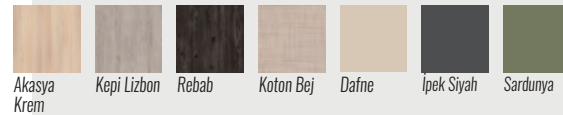

Ahşap Yüzey Renkleri *Surface Colors*

Akasya
Krem

Kepi Lizbon

Rebab

Koton Bej

Dafne

İpek Siyah

Sardunya

Metal Renkleri *Metal Colors*

Siyah-Yeşil

Siyah-Tarçın

Krem-Kahve